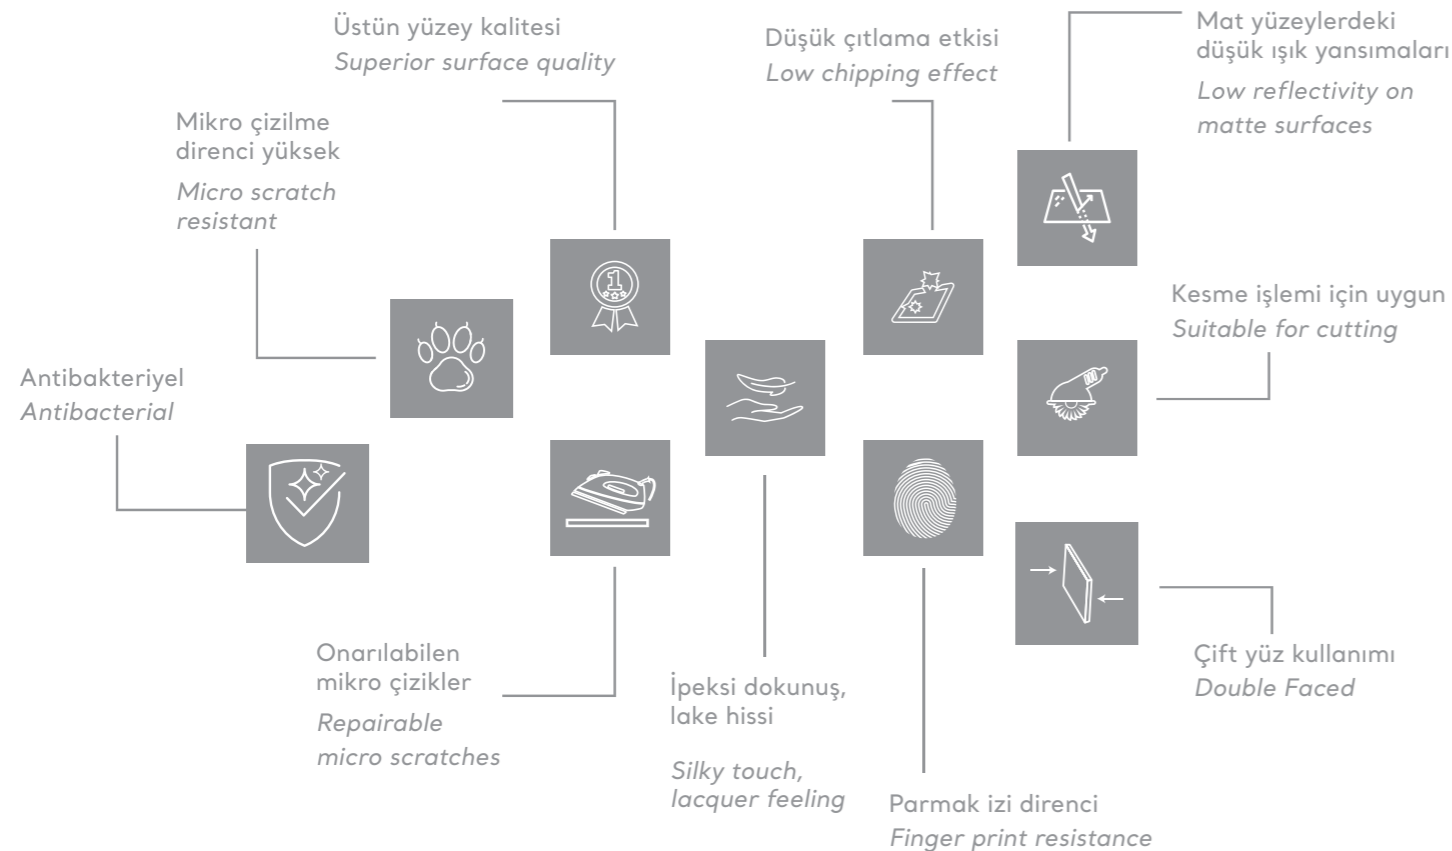

TEKNİK ÖZELLİKLER / TECHNICAL DATA SHEET

ÖLÇÜ / MEASUREMENT: 08 x 1220 x 2800 mm / 18 x 1220 x 2800 mm

ÖZELLİKLER / PROPERTIES	DEĞER / VALUE	BİRİM / UNIT	METOD / METHOD
ÇİZİLME DAYANIMI / SCRATCH RESISTANCE	6 H	H	ISO 15184
ÇİZİLME DAYANIMI / SCRATCH RESISTANCE	1,5 N	N	ISO 4586-2
KIRILMADA UZUNLUK / ELONGATION AT BREAK	LONG. >50	%	ISO R527-3 / ACCORDING TO ISO R527-3
LEKE DİRENCİ / STAIN RESISTANCE	5	-	-
IŞIK DİRENCİ / LIGHT RESISTANCE	5	GRİ ÖLÇEK / GREY SCALE	BÖLÜM 5 DIŞINDA, B KULLANIM YÖNTEMİ (İÇ MEKAN) / EXCEPT PART 5, USE METHOD B (INDOOR)
AŞINMA DİRENCİ / WEAR RESISTANCE	4	-	UNI EN 438/10
PARLAKLIK 60° / GLOSS 60°	3	PARLAKLIK / GLOSS	±1 PARLAKLIK / ±1 GLOSS
SICAKLIK DAYANIMI / TEMPERATURE RESISTANCE	90	°C	-
MİKRO ÇİZİLMELERE KARŞI YÜZEY DİRENCİNİN DEĞERLENDİRİLMESİ / EVALUATION OF SURFACE RESISTANCE TO MICRO-SCRATCHES	9	% DEĞİŞİM / % CHANGE	TS CEN / TS 16611 (Method A)
SOĞUK SIVILARA DAYANIM (KİMYASALLARA DAYANIM) / RESISTANCE TO COLD LIQUIDS (RESISTANCE TO CHEMICALS)	5	CLASS	EN 12720 + A1
KURU ISIYA KARŞI YÜZEY DAYANIKLILIĞI (70 °C) / SURFACE RESISTANCE TO DRY HEAT (70 °C)	5	CLASS	EN 12722
ISLAK SICAKLIĞA KARŞI YÜZEY DAYANIKLILIĞI (70 °C) / DETERMINATION OF SURFACE RESISTANCE TO WET TEMPERATURE (70 °C)	5	CLASS	EN 12721

RENK / COLOUR	AÇIK RENKLER / LIGHT COLOURS	ΔE	MAX 0,80
		ΔL	±0,50
KOYU RENKLER / DARK COLOURS	Δa	±0,30	
	Δb	±0,40	
	ΔE	MAX 1,00	
	ΔL	±0,70	
		Δa	±0,60
		Δb	±0,60

*Mikro çizikler meydana gelirse yüzey kolayca tamir edilebilir. Çizikler ürünün yüzeyindeki ilk katmanı kaldıracak kadar derin olmamalıdır. Yüzeydeki lak tabakasına kalıcı zarar verecek çizikler doğal olarak kaybolmamaktadır.

*In case micro-scratches occur, the surface can be easily repaired. Scratches should not be deep enough to remove first layer on the surface of the product. The scratches formed permanently damage the lacquer layer do not disappear naturally.

Kolay Onarım Detayları:

- Yüzey üzerine pamuklu kumaş konulur ve ütü ile ısıtılır.
- Yüzeyi 100-120 °C sıcaklıkta yaklaşık 20-30 saniye boyunca düzgün bir şekilde ütöleyin.
- Ütüyü ve kumaşı kaldırın. Yüzey soğuduktan sonra ilk haline geri dönecektir.

Easy Repaired Details:

- It is sufficient to lay a cotton fabric on the surface and heat the fabric with an iron.
- Iron the surface uniformly for about 20-30 seconds with a temperature of 100-120 °C.
- Then remove the iron and the fabric. The surface will return as new.